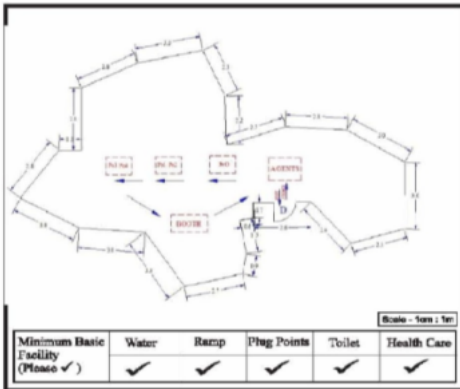

Nazri Naksha

Google Map View

Polling Station Building Front View

Polling Station Front View

Cad View

Key MAP View