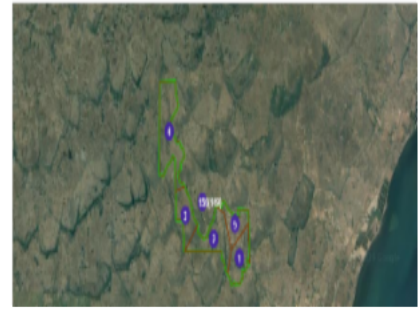

Nazri Naksha

Google Map View