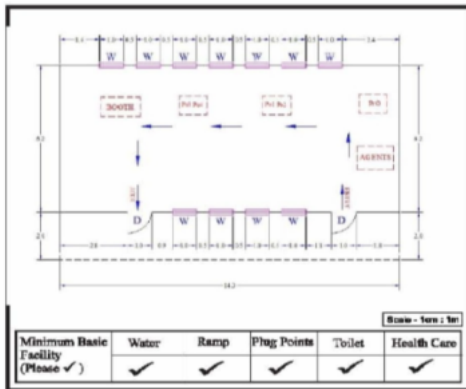

Nazri Naksha

Google Map View

Polling Station Building Front View

Polling Station Front View

Cad View

Key MAP View