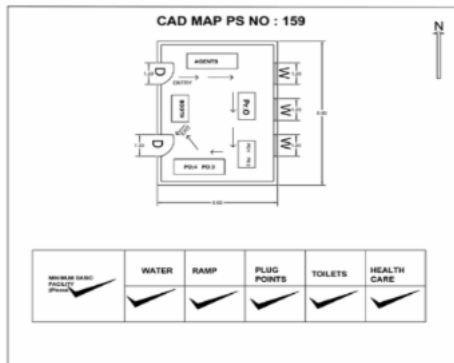

Nazri Naksha

Google Map View

Polling Station Building Front View

Polling Station Front View

Cad View

Key MAP View