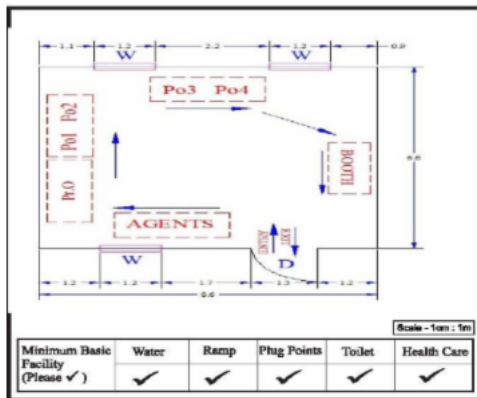

Nazri Naksha

Google Map View

Polling Station Building Front View

Polling Station Front View

Cad View

Key MAP View