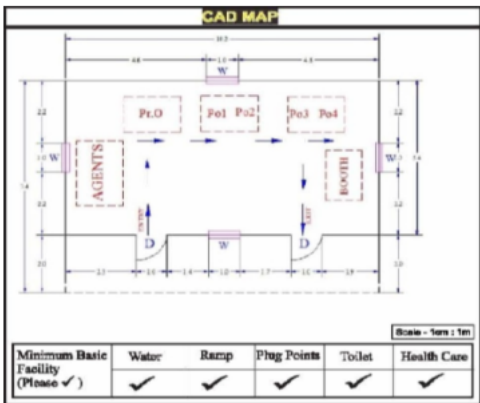

Nazri Naksha

Google Map View

Cad View