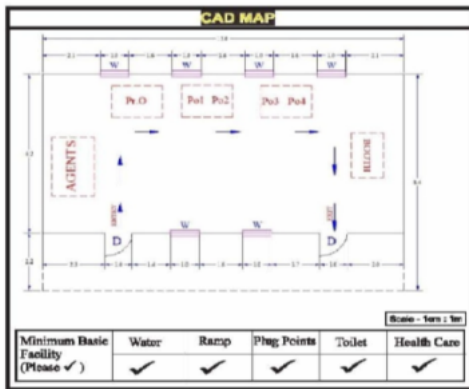

Nazri Naksha

Google Map View

Polling Station Building Front View

Polling Station Front View

Cad View

Key MAP View