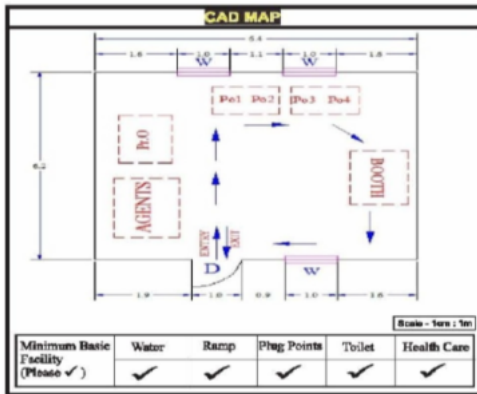

Nazri Naksha

Google Map View

Polling Station Building Front View

Polling Station Front View

Cad View

Key MAP View