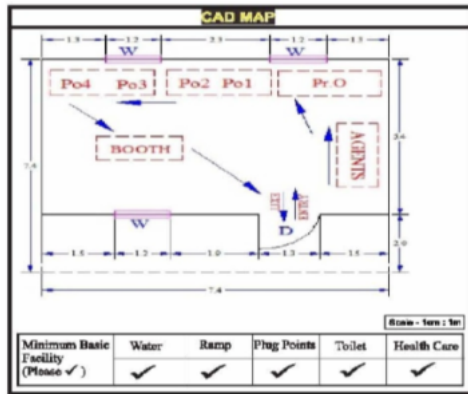

Nazri Naksha

Google Map View

Polling Station Building Front View

Polling Station Front View

Cad View

Key MAP View