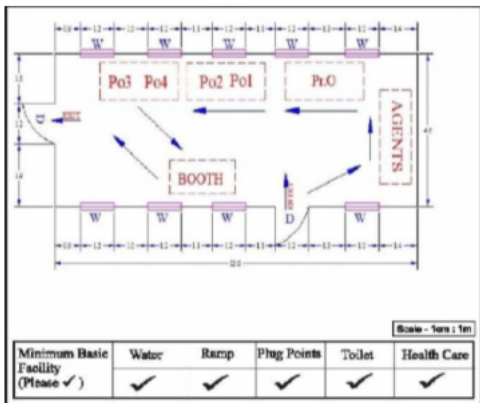

Nazri Naksha

Google Map View

Polling Station Building Front View

Polling Station Front View

Cad View

Key MAP View