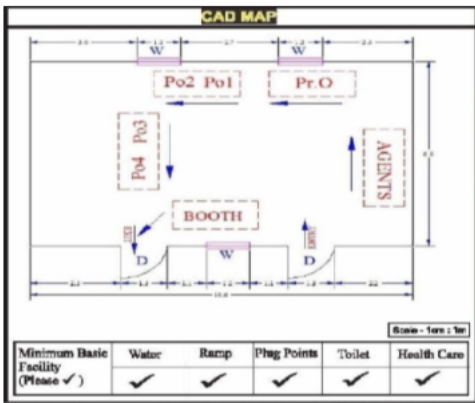

Nazri Naksha

Google Map View

Cad View