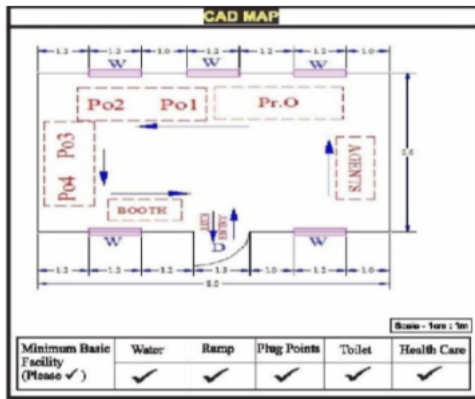

Nazri Naksha

Google Map View

Cad View