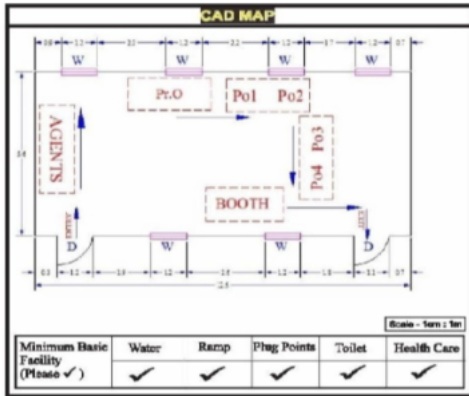

Nazri Naksha

Google Map View

Polling Station Building Front View

Polling Station Front View

Cad View

Key MAP View