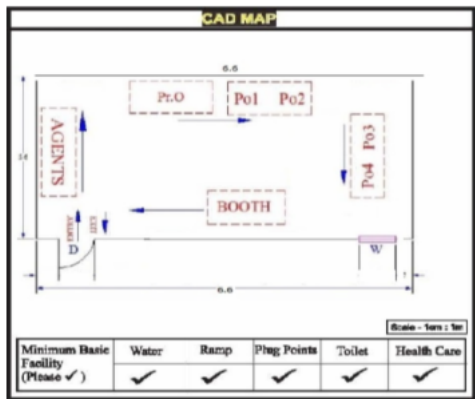

Nazri Naksha

Google Map View

Polling Station Building Front View

Polling Station Front View

Cad View

Key MAP View