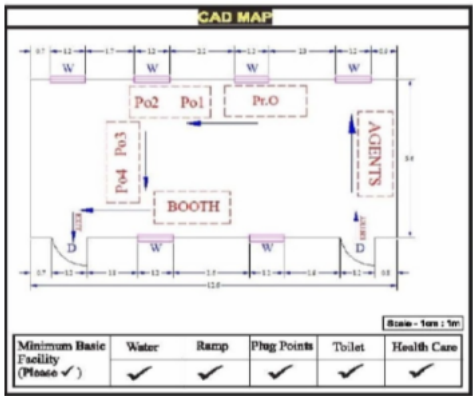

Nazri Naksha

Google Map View

Polling Station Building Front View

Polling Station Front View

Cad View

Key MAP View