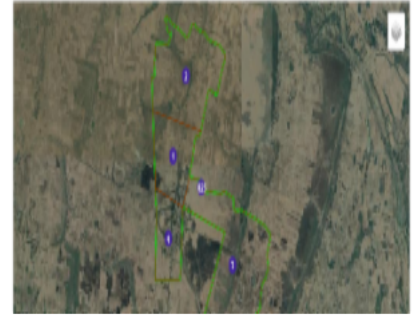

Nazri Naksha

Google Map View