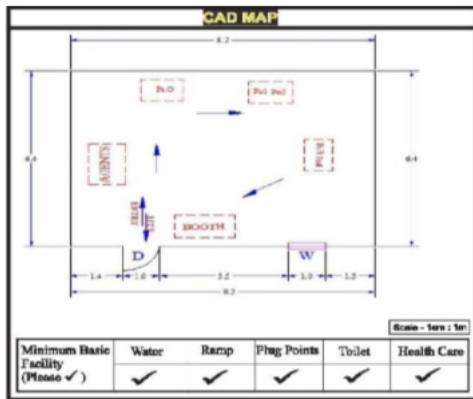

Nazri Naksha

Google Map View

Polling Station Building Front View

Polling Station Front View

Cad View

Key MAP View