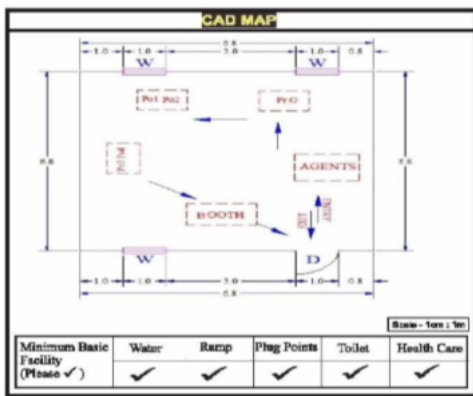

Nazri Naksha

Google Map View

Polling Station Building Front View

Polling Station Front View

Cad View

Key MAP View