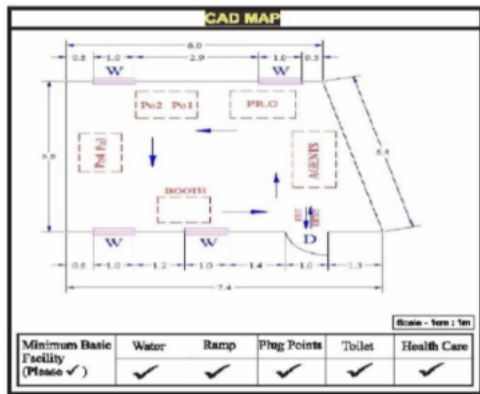

Nazri Naksha

Google Map View

Polling Station Building Front View

Polling Station Front View

Cad View

Key MAP View