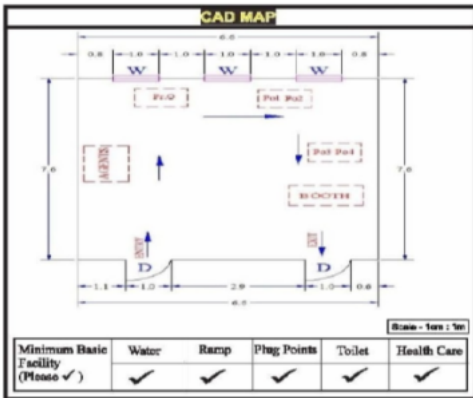

Nazri Naksha

Google Map View

Cad View