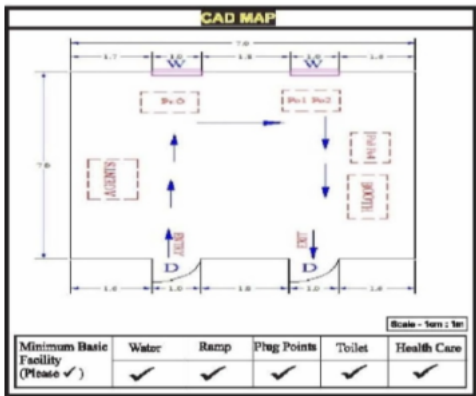

Nazri Naksha

Google Map View

Polling Station Building Front View

Polling Station Front View

Cad View

Key MAP View