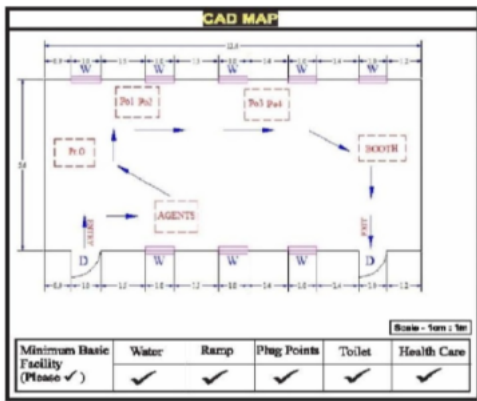

Nazri Naksha

Google Map View

Cad View