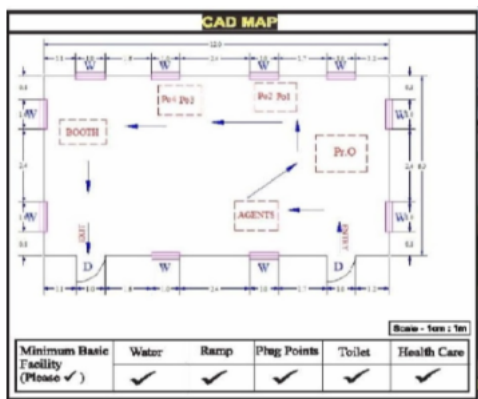

Nazri Naksha

Google Map View

Polling Station Building Front View

Polling Station Front View

Cad View

Key MAP View