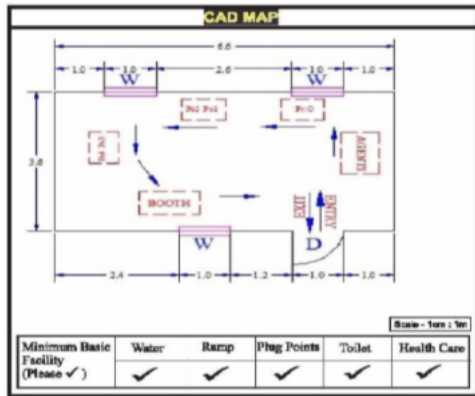

Nazri Naksha

Google Map View

Polling Station Building Front View

Polling Station Front View

Cad View

Key MAP View