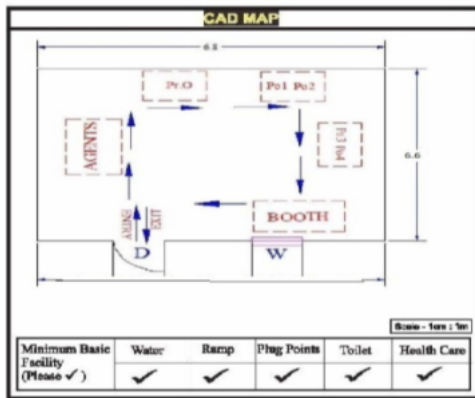

Nazri Naksha

Google Map View

Polling Station Building Front View

Polling Station Front View

Cad View

Key MAP View