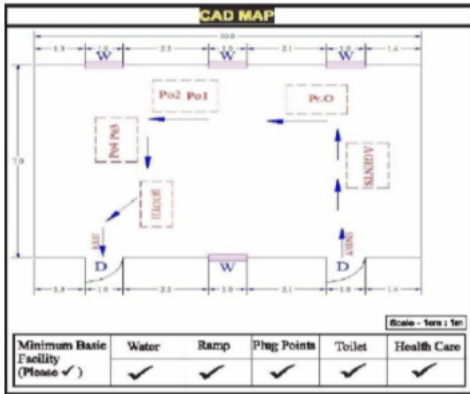

Nazri Naksha

Google Map View

Polling Station Building Front View

Polling Station Front View

Cad View

Key MAP View