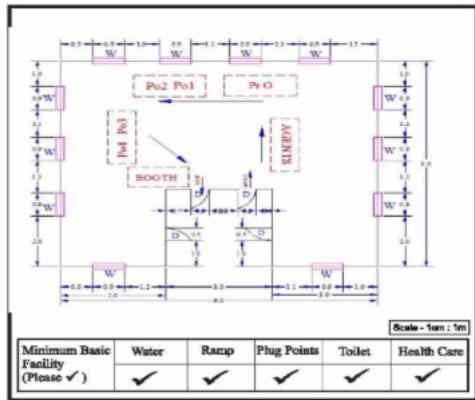

Nazri Naksha

Google Map View

Polling Station Building Front View

Polling Station Front View

Cad View

Key MAP View