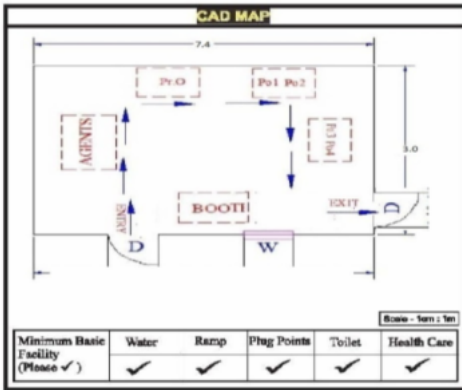

Nazri Naksha

Google Map View

Polling Station Building Front View

Polling Station Front View

Cad View

Key MAP View