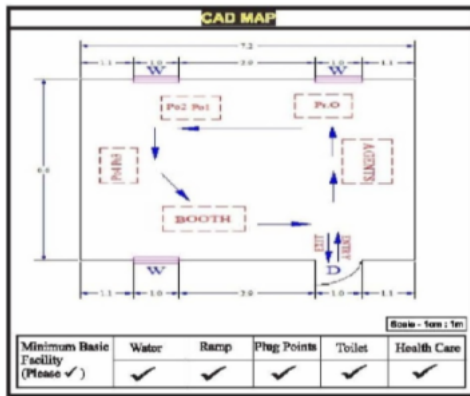

Nazri Naksha

Google Map View

Polling Station Building Front View

Polling Station Front View

Cad View

Key MAP View