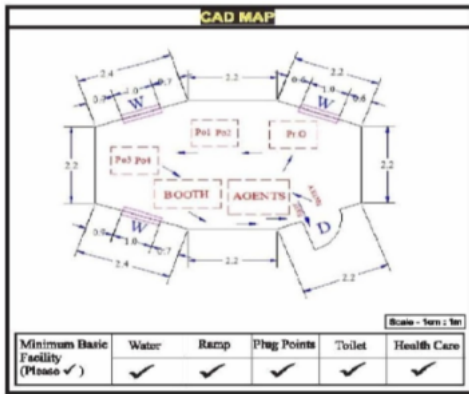

Nazri Naksha

Google Map View

Polling Station Building Front View

Polling Station Front View

Cad View

Key MAP View