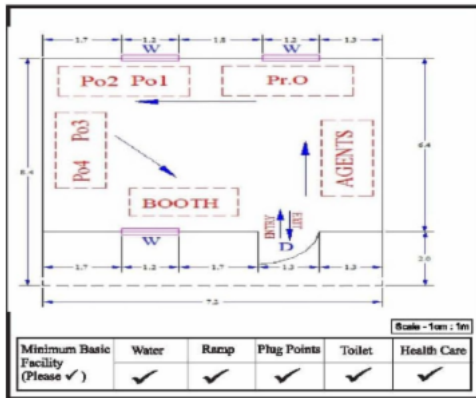

Nazri Naksha

Google Map View

Polling Station Building Front View

Polling Station Front View

Cad View

Key MAP View