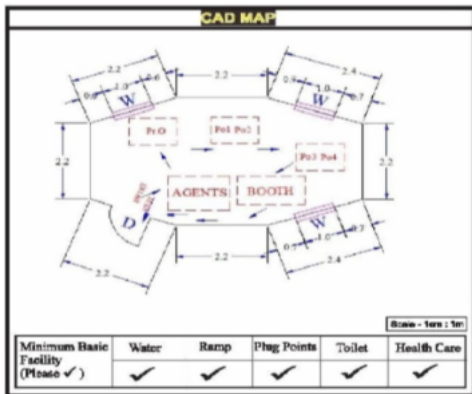

Nazri Naksha

Google Map View

Polling Station Building Front View

Polling Station Front View

Cad View

Key MAP View