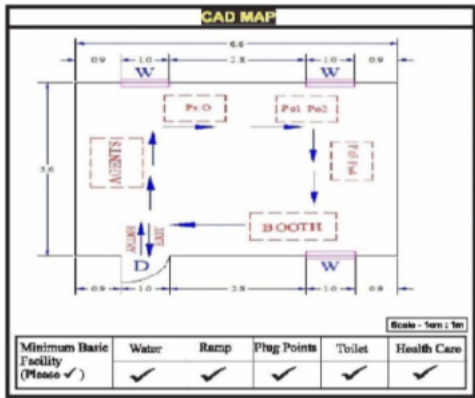

Nazri Naksha

Google Map View

Cad View