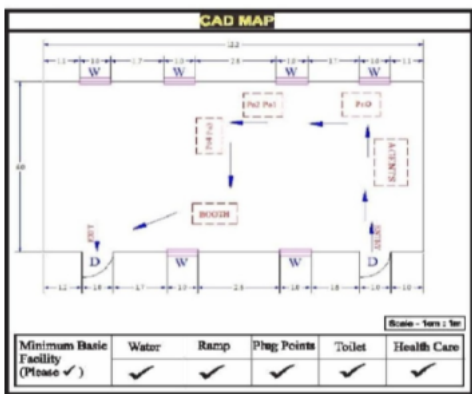

Nazri Naksha

Google Map View

Polling Station Building Front View

Polling Station Front View

Cad View

Key MAP View