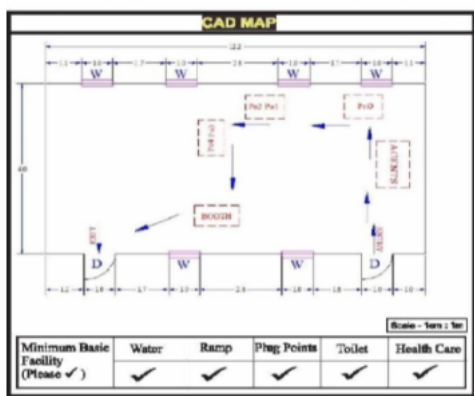

Nazri Naksha

Google Map View

Polling Station Building Front View

Polling Station Front View

Cad View

Key MAP View