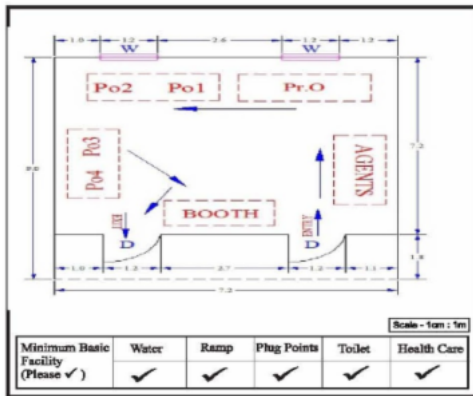

Nazri Naksha

Google Map View

Polling Station Building Front View

Polling Station Front View

Cad View

Key MAP View