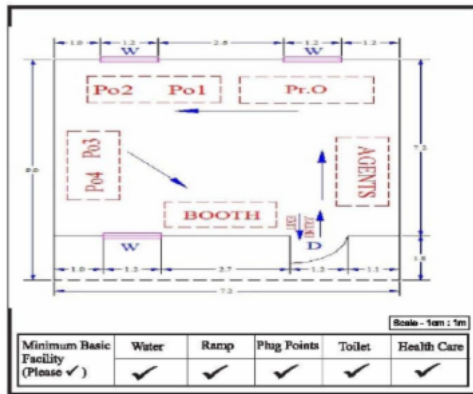

Nazri Naksha

Google Map View

Polling Station Building Front View

Polling Station Front View

Cad View

Key MAP View