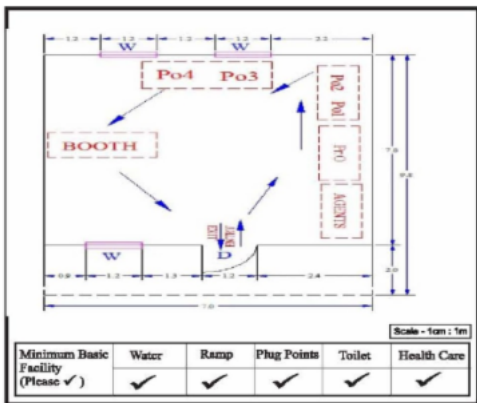

Nazri Naksha

Google Map View

Polling Station Building Front View

Polling Station Front View

Cad View

Key MAP View