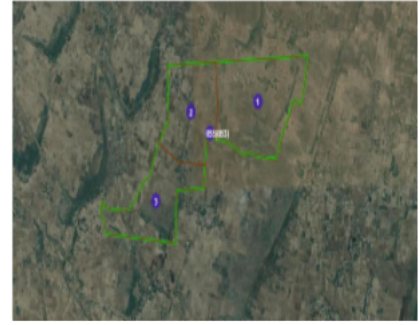

Nazri Naksha

Google Map View