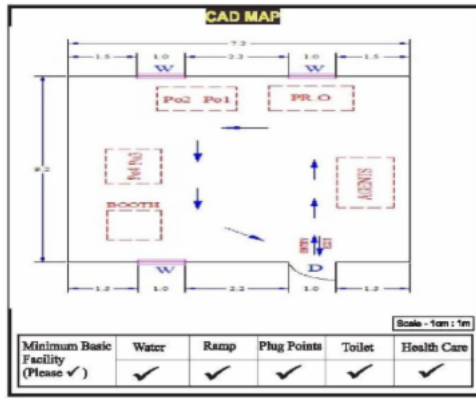

Nazri Naksha

Google Map View

Polling Station Building Front View

Polling Station Front View

Cad View

Key MAP View