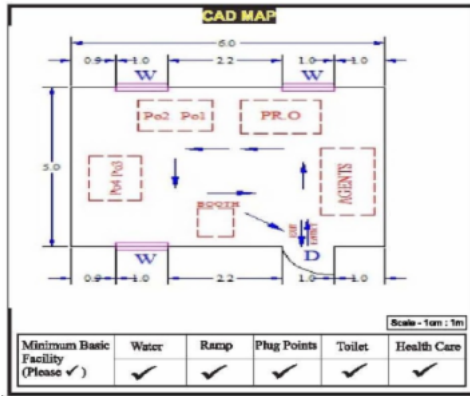

Nazri Naksha

Google Map View

Polling Station Building Front View

Polling Station Front View

Cad View

Key MAP View