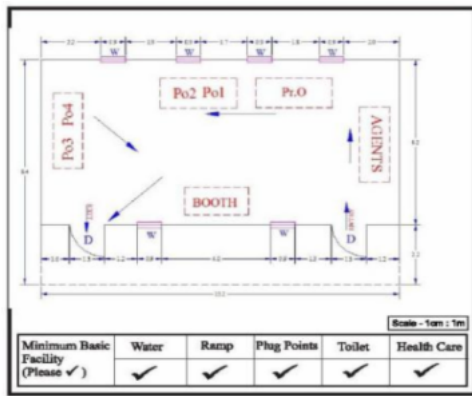

Nazri Naksha

Google Map View

Cad View