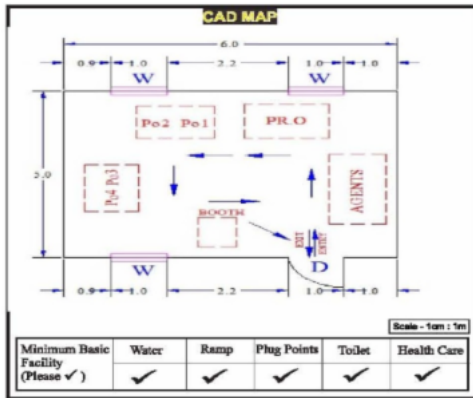

Nazri Naksha

Google Map View

Polling Station Building Front View

Polling Station Front View

Cad View

Key MAP View