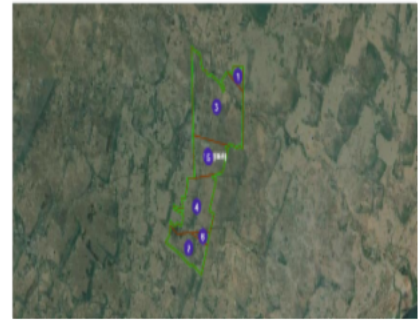

Nazri Naksha

Google Map View