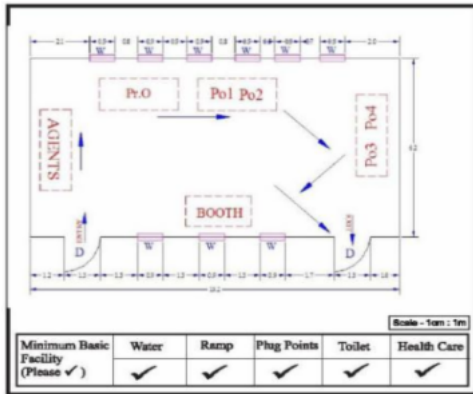

Nazri Naksha

Google Map View

Polling Station Building Front View

Polling Station Front View

Cad View

Key MAP View