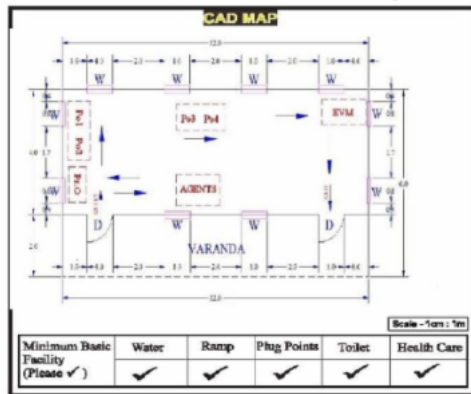

Nazri Naksha

Google Map View

Polling Station Building Front View

Polling Station Front View

Cad View

Key MAP View