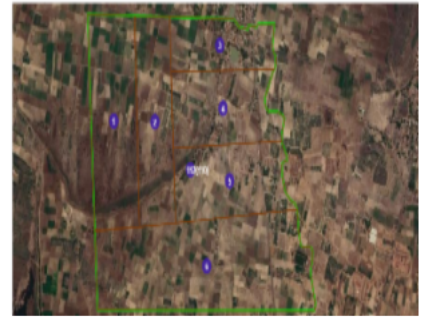

Nazri Naksha

Google Map View