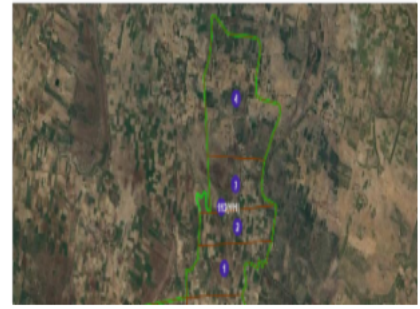

Nazri Naksha

Google Map View