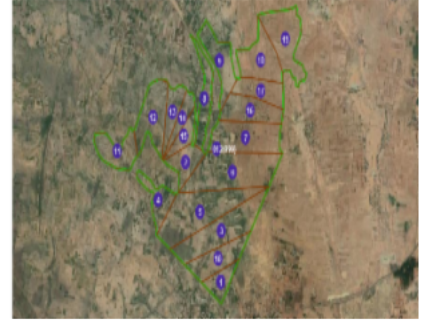

Nazri Naksha

Google Map View