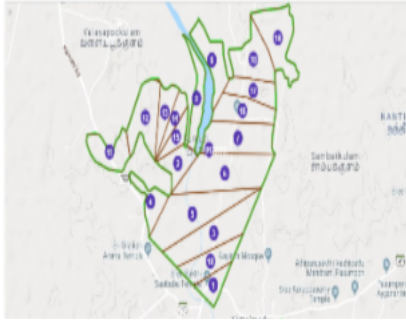

Nazri Naksha

Google Map View