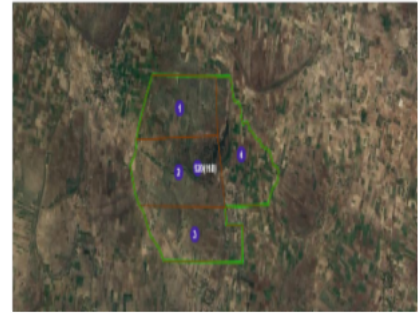

Nazri Naksha

Google Map View